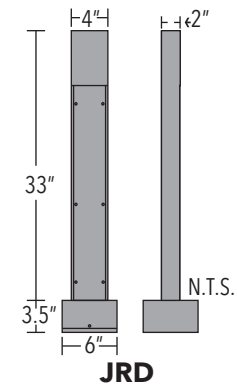

JARDIN SERIES

BOLLARDS | CONTEMPORARY

JRD

CUSTOM HEIGHT AVAILABLE, CONSULT FACTORY.

SPECIFICATIONS

LUMINAIRE All aluminum construction.

DRIVER Electronic LED driver, 120-277V
Options: 480V Driver, Dimming control 0-10V.