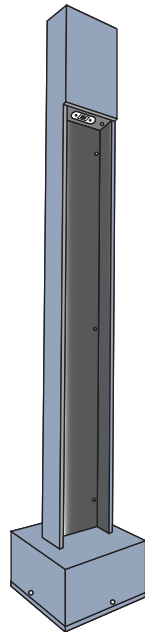

JARDIN SERIES

BOLLARDS | CONTEMPORARY

JRD

CUSTOM HEIGHT AVAILABLE, CONSULT FACTORY.

SPECIFICATIONS

LUMINAIRE All aluminum construction.

DRIVER Electronic LED driver, 120-277V
Options: 480V Driver, Dimming control 0-10V.

ELECTRICAL All components UL recognized. Luminaire shipped complete & ready to install.

FINISH Powder coat – Standard colors are Black, White, Dark Green & Dark Bronze. *Custom colors available, consult factory.*
All exposed hardware shall be stainless-steel.