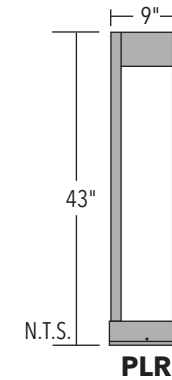

PILLIER SERIES

BOLLARDS | CONTEMPORARY

SPECIFICATIONS

LUMINAIRE All aluminum construction.

DRIVER Electronic LED driver, 120-277V
Options: 480V Driver, Dimming control 0-10V.

ELECTRICAL All components UL recognized. Luminaire shipped complete & ready to install.