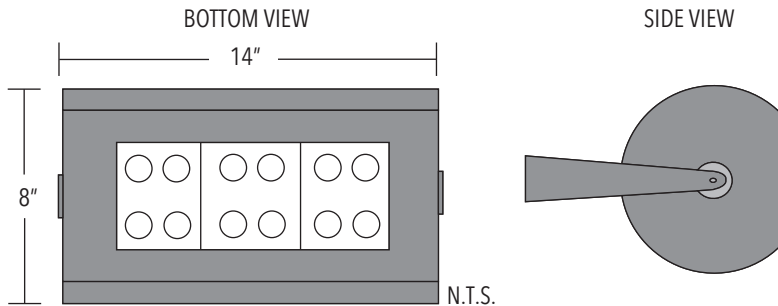

RAEFORD SERIES

AREA LIGHTING | WALL MOUNT

RAE

SPECIFICATIONS

LUMINAIRE All aluminum construction.

DRIVER Electronic LED driver, 120-277V
Options: 480V Driver, Dimming control 0-10V.

ELECTRICAL All components UL recognized. Luminaire shipped complete & ready to install.