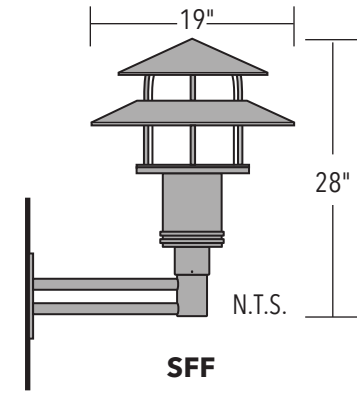

SHEFFIELD SERIES

AREA LIGHTING | WALL MOUNT

SPECIFICATIONS

LUMINAIRE All aluminum construction.

DRIVER Electronic LED driver, 120-277V
Options: 480V Driver, Dimming control 0-10V.

ELECTRICAL All components UL recognized. Luminaire shipped complete & ready to install.