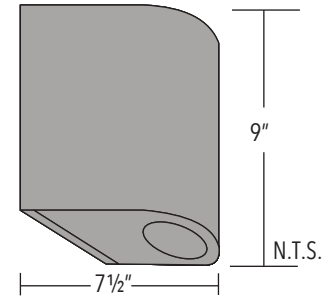

URBAN SERIES

AREA LIGHTING | WALL MOUNT

URB

SPECIFICATIONS

LUMINAIRE All aluminum construction.

DRIVER Electronic LED driver, 120-277V
Options: 480V Driver, Dimming control 0-10V.

ELECTRICAL All components UL recognized. Luminaire shipped complete & ready to install.