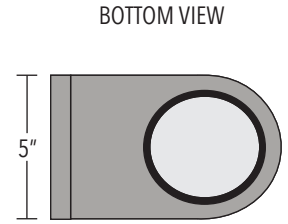

URBAN SERIES

AREA LIGHTING | WALL MOUNT

URB

SPECIFICATIONS

LUMINAIRE All aluminum construction.

DRIVER Electronic LED driver, 120-277V
Options: 480V Driver, Dimming control 0-10V.

ELECTRICAL All components UL recognized. Luminaire shipped complete & ready to install.